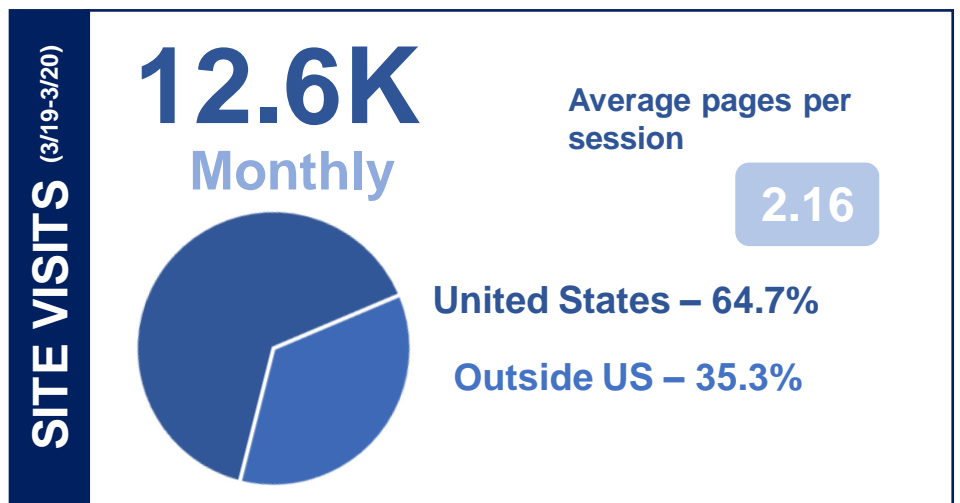

Security Executive Council (SEC) Industry Influence and Reach

Our consulting and advisory team is made up of former security executive practitioners from leading companies. Questions? contact@secleader.com